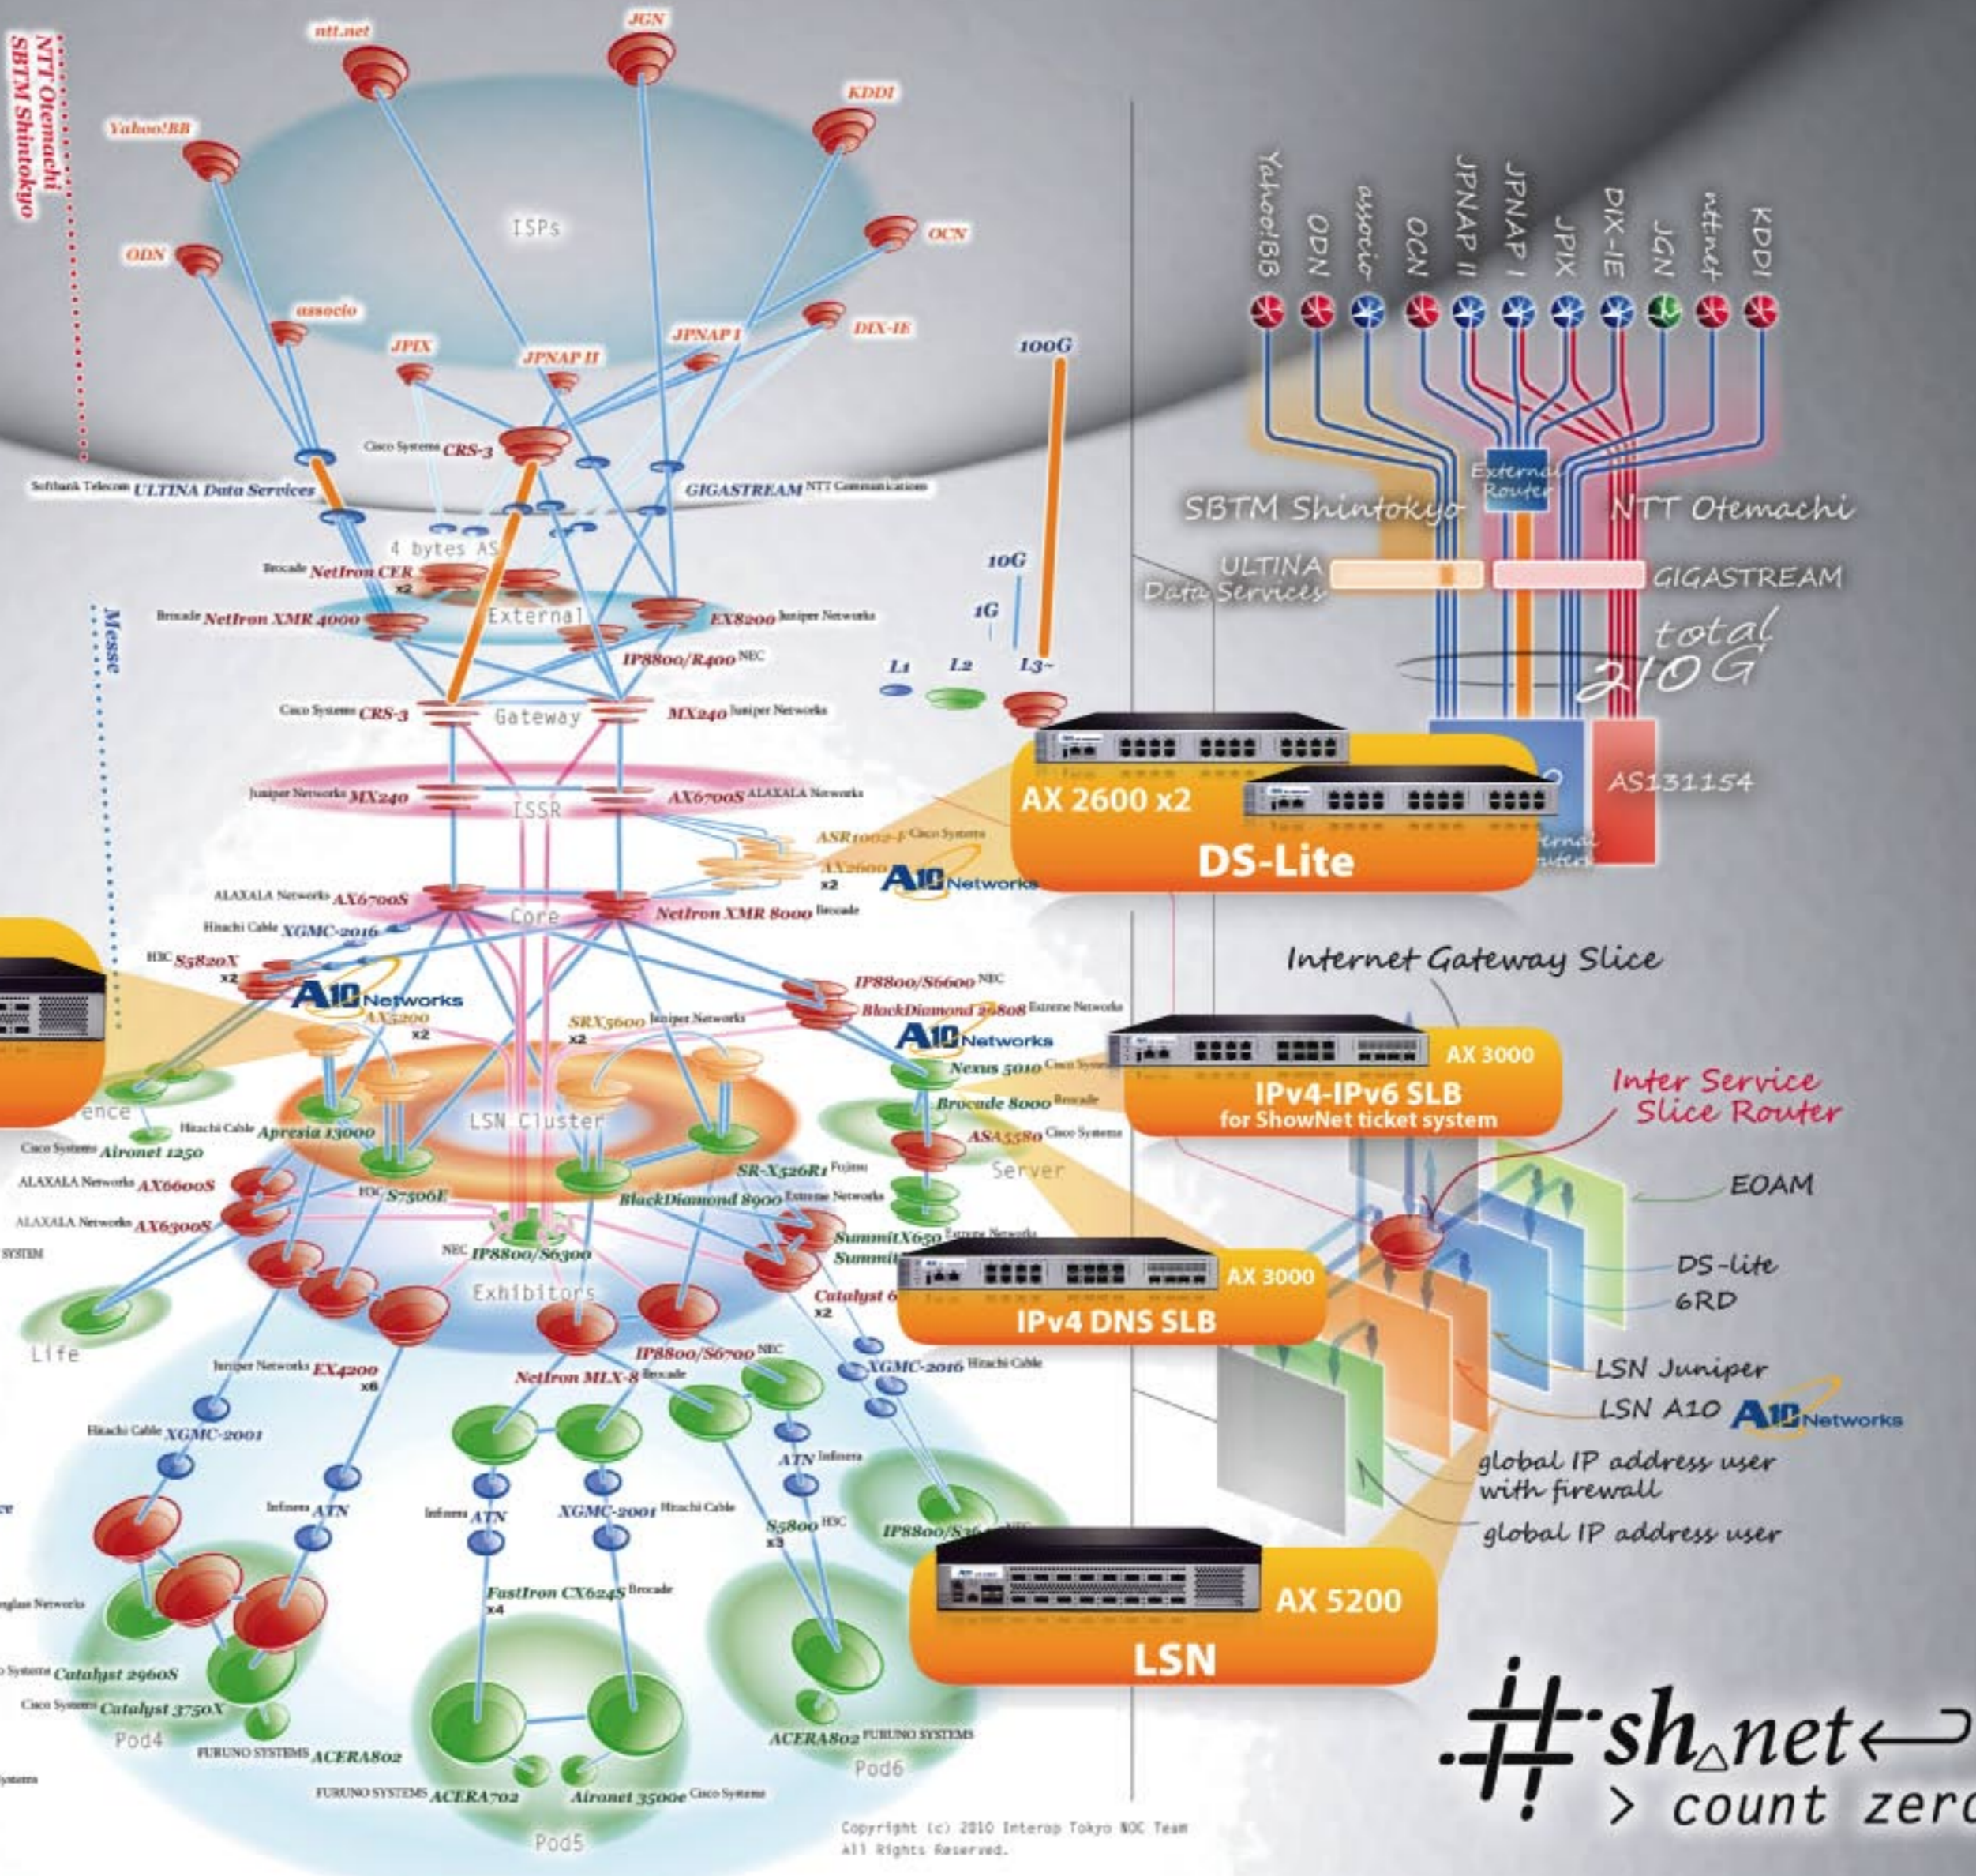

Server /
Storage /
Security

- 10x Brocade 1020
- 4x TurboIron 24X
- 2x Nexus 2148T
- PowerConnect
- 2x SummitX650
- 2x SummitX480
- 2x WLC5508
- Wireless Control System
- MSE3350
- UNIFAS Managed Server
- 2x AX 3000-GCF
- AFM AF-4
- ProxiSG 9000
- 2x DFL-2560
- GenieATM 6367
- On-demand Virtual System Service
- 2x NXS-SP
- 2x NXS7000
- 7x nieler
- 2x Maiko
- Blz Hosting Basic
- 2x SAMURAI
- SCOPIA Elite 5200
- 2x SX-3640 IPT
- 2x TS-2210
- 6x TD-200
- 2x TippingPoint 5100N
- 2x TippingPoint SMS
- MDS 9124
- 2x UCS-6120
- UCS-5108
- EqualLogic PS6010XV
- 2x x3650
- 2x x3755
- x3850
- BladeCenter
- 2x NX51
- NX120
- 10x OpenBlockS 600
- CN8000
- 2x CL5800
- CN8000
- 2x KN4140V
- 10x SmartCS NS-2240-32
- 5x SmartCSmini NS-2240-04
- SecureGateway
- Dominion KX2-232
- Dominion KX2-216
- 4x Dominion PX
- Power IQ

- Switch
@Conference
- FLS648
 - DGS-3200
 - IP8800/SS1230
 - 2x QX-S3628P
 - 4x QX-S3526P
 - QX-S3124P

- RTU
- AX1240S
 - 2x AX2430S
 - FVS624G
 - Summit X4500
 - SR-X316
 - S5120
 - EX2200
 - IP8800/S2430
 - IP8800/S3630
 - QX-S3124P

- RTU/AS
- AX1240S
 - 2x AX2430S
 - AX3640S
 - FastIron WS 624G
 - FastIron LS 624
 - FastIron CX 624-E
 - 2x Netron CES
 - Catalyst 2960S
 - Summit X4500
 - SR-X316
 - S5120

- Tester / Tools
- Accedian
 - fullflex MG9
 - Amis
 - 5x ESH-3105SFP
 - 5x ESH-3605SFP
 - 434
 - TIR1
 - 3x DEX series
 - EtherScope
 - OptiFiber
 - OptiView
 - Visual Performance Manager
 - NetFlow Tracker
 - Application Performance Appliance
 - Network Time Machine
 - AirCheck
 - GigaVUE
 - Intelligent Optical System 100
 - OPTIXA XM12
 - 40x TP-LKx-SCSLM
 - 8x FS100
 - 4x SCR series
 - 3x NGC series
 - 1x FGC series
 - SmartEMT NS-3710-10
 - EXAtraxII NS-7500
 - 2x Avalanche 3100
 - Spirent TestCenter